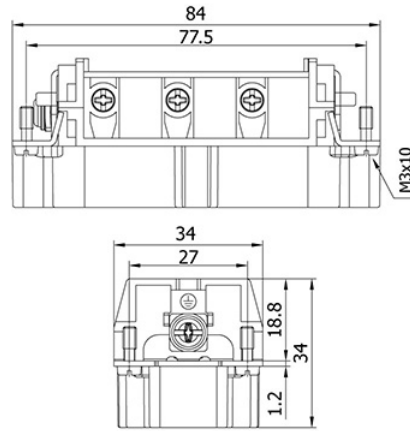

## Housing (Surface Mounting), 16B Size PG 21 DSE-SL Double Entry

Product Code: 29362S

METECON - Housing (Surface Mounting)-16B Size, Single Lever, Double Side Entry, 2x PG 21, Low Construction, Color:Grey,Material: Aluminum, Protection Degree: 65

## Technical Information

Version:	
Number of Entries	2
Enclosure Type	Housing (Surface Mounting)
Size	16B
Locking Type	Single Lever
Cable Entry Size	PG 21
Cable Entry Position	Double Side Entry
Style	Low Construction
Gasket	Available
Technical Characteristics:	
IP Degree	65
Temperature Range	-40 ... +125 °C
Material Properties:	
Material	Aluminum
Paint (Hood & Housing)	Powder - Coated
Material (Gasket)	NBR
Material (Lever)	Scoured Steel Plate
Color	Grey
RoHS	compliant with exemption
Certificateion:	
Certificates	TSE   CE
Commercial Data:	
Packaging Size	10
Net weight per unit (gr)	
Country of origin	Turkey
European customs tariff number	85389099
EAN13 Code	8699011026141

## Technical Information

Version:	
Termination method	Screw termination
Gender	Male
Series	HSB Series
Related Hood and Housing Size	16B
Numer of Poles	6P+E
Technical Characteristics:	
Cable section	1.5...6 mm <sup>2</sup>
Cable Entry	Back
Rated current	35 A
Rated voltage conductor-earth	400 V
Rated voltage conductor-conductor	690 V
Rated impulse voltage	6kV
Rated voltage acc. to UL	600V
Insulation resistance	≥10 <sup>10</sup> Ω
Contact Resistance	≤1mΩ
Operating temperature	-40 ... +125 °C
Stripping length	7 mm
Tightening torque	1.2 Nm
Mechanical Working Life	≥500
AWG	10
Pollution Degree	3
Material Properties:	
Material (insert)	PBT
Colour (insert)	Grey - RAL 7044
Material (Contact)	Brass (Silver Plated)
Material flammability class acc. to UL 94	V-0
RoHS	compliant with exemption
Certificateion:	
Application Standards	IEC 61984 / UL 1977
Certificates	UL   cUL   TSE
Commercial Data:	
Packaging Size	30
Net weight per unit (gr)	80
Country of origin	Turkey
European customs tariff number	8536.69.90.00.18
EAN13 Code	8699011000578