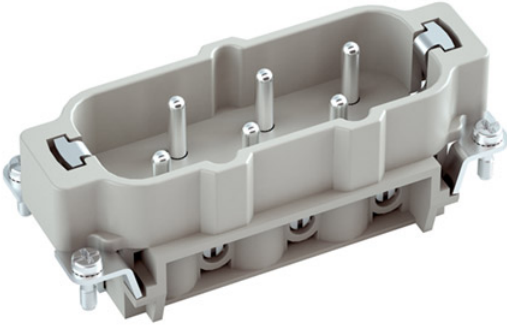

## Housing (Surface Mounting), 16B Size PG 21 DSE-SL Double Entry

Product Code: 29362S

METECON - Housing (Surface Mounting)-16B Size, Single Lever, Double Side Entry, 2x PG 21, Low Construction, Color:Grey,Material: Aluminum, Protection Degree: 65

## Technical Information

Version:	
Number of Entries	2
Enclosure Type	Housing (Surface Mounting)
Size	16B
Locking Type	Single Lever
Cable Entry Size	PG 21
Cable Entry Position	Double Side Entry
Style	Low Construction
Gasket	Available
Technical Characteristics:	
IP Degree	65
Temperature Range	-40 ... +125 °C
Material Properties:	
Material	Aluminum
Paint (Hood & Housing)	Powder - Coated
Material (Gasket)	NBR
Material (Lever)	Scoured Steel Plate
Color	Grey
RoHS	compliant with exemption
Certificateion:	
Certificates	TSE   CE
Commercial Data:	
Packaging Size	10
Net weight per unit (gr)	
Country of origin	Turkey
European customs tariff number	85389099
EAN13 Code	8699011026141

## 6P+E - HSB Series - Male Insert

Product Code: 29125

METECON Insert -HSB Series , 6P+E, Screw termination, Male, Back Entry, 35 A, 400 V /690 V, 6kV, Size:16B, Contacts:6P, PBT, Connector Material: Brass (Silver Plated), Grey - RAL 7044 Cable Cross Section: 1.5...6 mm<sup>2</sup>