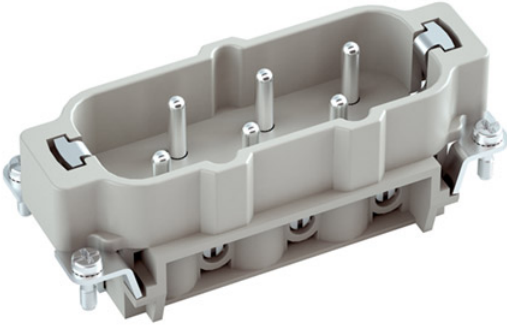

Housing (Surface Mounting), 16B Size PG 21 SE-SL

Product Code: 29361S

METECON - Housing (Surface Mounting)-16B Size, Single Lever, Side Entry, 1x PG 21, Low Construction, Color:Grey,Material: Aluminum, Protection Degree: 65

Technical Information

Version:	
Number of Entries	1
Enclosure Type	Housing (Surface Mounting)
Size	16B
Locking Type	Single Lever
Cable Entry Size	PG 21
Cable Entry Position	Side Entry
Style	Low Construction
Gasket	Available
Technical Characteristics:	
IP Degree	65
Temperature Range	-40 ... +125 °C
Material Properties:	
Material	Aluminum
Paint (Hood & Housing)	Powder - Coated
Material (Gasket)	NBR
Material (Lever)	Scoured Steel Plate
Color	Grey
RoHS	compliant with exemption
Certificateion:	
Certificates	TSE CE
Commercial Data:	
Packaging Size	10
Net weight per unit (gr)	215
Country of origin	Turkey
European customs tariff number	85389099
EAN13 Code	8699011018276

6P+E - HSB Series - Male Insert

Product Code: 29125

METECON Insert -HSB Series , 6P+E, Screw termination, Male, Back Entry, 35 A, 400 V /690 V, 6kV, Size:16B, Contacts:6P, PBT, Connector Material: Brass (Silver Plated), Grey - RAL 7044 Cable Cross Section: 1.5...6 mm²