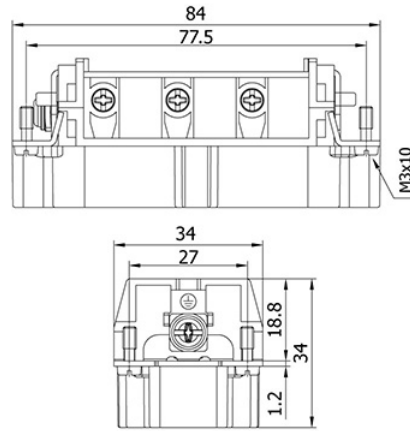

Housing (Surface Mounting), 16B Size PG 21 SE-SL

Product Code: 29361S

METECON - Housing (Surface Mounting)-16B Size, Single Lever, Side Entry, 1x PG 21, Low Construction, Color:Grey,Material: Aluminum, Protection Degree: 65

Technical Information

Version:	
Number of Entries	1
Enclosure Type	Housing (Surface Mounting)
Size	16B
Locking Type	Single Lever
Cable Entry Size	PG 21
Cable Entry Position	Side Entry
Style	Low Construction
Gasket	Available
Technical Characteristics:	
IP Degree	65
Temperature Range	-40 ... +125 °C
Material Properties:	
Material	Aluminum
Paint (Hood & Housing)	Powder - Coated
Material (Gasket)	NBR
Material (Lever)	Scoured Steel Plate
Color	Grey
RoHS	compliant with exemption
Certificateion:	
Certificates	TSE CE
Commercial Data:	
Packaging Size	10
Net weight per unit (gr)	215
Country of origin	Turkey
European customs tariff number	85389099
EAN13 Code	8699011018276

Technical Information

Version:	
Termination method	Screw termination
Gender	Male
Series	HSB Series
Related Hood and Housing Size	16B
Numer of Poles	6P+E
Technical Characteristics:	
Cable section	1.5...6 mm ²
Cable Entry	Back
Rated current	35 A
Rated voltage conductor-earth	400 V
Rated voltage conductor-conductor	690 V
Rated impulse voltage	6kV
Rated voltage acc. to UL	600V
Insulation resistance	≥10 ¹⁰ Ω
Contact Resistance	≤1mΩ
Operating temperature	-40 ... +125 °C
Stripping length	7 mm
Tightening torque	1.2 Nm
Mechanical Working Life	≥500
AWG	10
Pollution Degree	3
Material Properties:	
Material (insert)	PBT
Colour (insert)	Grey - RAL 7044
Material (Contact)	Brass (Silver Plated)
Material flammability class acc. to UL 94	V-0
RoHS	compliant with exemption
Certificateion:	
Application Standards	IEC 61984 / UL 1977
Certificates	UL cUL TSE
Commercial Data:	
Packaging Size	30
Net weight per unit (gr)	80
Country of origin	Turkey
European customs tariff number	8536.69.90.00.18
EAN13 Code	8699011000578