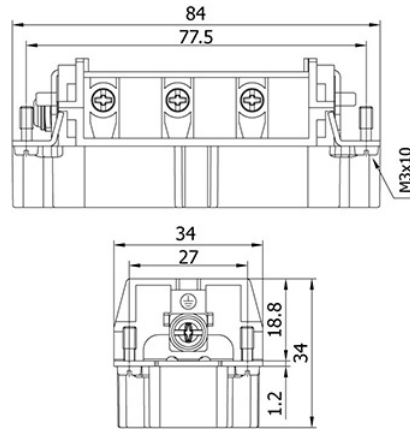

Housing (Bulkhead Mounting), 16B Size - SL

Product Code: 29360S

METECON - Housing (Bulkhead Mounting)-16B Size, Single Lever, -, Low Construction, Color:Grey,Material: Aluminum, Protection Degree: 65

Technical Information

Version:	
Number of Entries	1
Enclosure Type	Housing (Bulkhead Mounting)
Size	16B
Locking Type	Single Lever
Cable Entry Size	-
Cable Entry Position	-
Style	Low Construction
Gasket	Available
Technical Characteristics:	
IP Degree	65
Temperature Range	-40 ... +125 °C
Material Properties:	
Material	Aluminum
Paint (Hood & Housing)	Powder - Coated
Material (Gasket)	NBR
Material (Lever)	Scoured Steel Plate
Color	Grey
RoHS	compliant with exemption
Certificateion:	
Certificates	TSE CE
Commercial Data:	
Packaging Size	12
Net weight per unit (gr)	124
Country of origin	Turkey
European customs tariff number	85389099
EAN13 Code	8699011018269

Technical Information

Version:	
Termination method	Screw termination
Gender	Male
Series	HSB Series
Related Hood and Housing Size	16B
Numer of Poles	6P+E
Technical Characteristics:	
Cable section	1.5...6 mm ²
Cable Entry	Back
Rated current	35 A
Rated voltage conductor-earth	400 V
Rated voltage conductor-conductor	690 V
Rated impulse voltage	6kV
Rated voltage acc. to UL	600V
Insulation resistance	≥10 ¹⁰ Ω
Contact Resistance	≤1mΩ
Operating temperature	-40 ... +125 °C
Stripping length	7 mm
Tightening torque	1.2 Nm
Mechanical Working Life	≥500
AWG	10
Pollution Degree	3
Material Properties:	
Material (insert)	PBT
Colour (insert)	Grey - RAL 7044
Material (Contact)	Brass (Silver Plated)
Material flammability class acc. to UL 94	V-0
RoHS	compliant with exemption
Certificateion:	
Application Standards	IEC 61984 / UL 1977
Certificates	UL cUL TSE
Commercial Data:	
Packaging Size	30
Net weight per unit (gr)	80
Country of origin	Turkey
European customs tariff number	8536.69.90.00.18
EAN13 Code	8699011000578