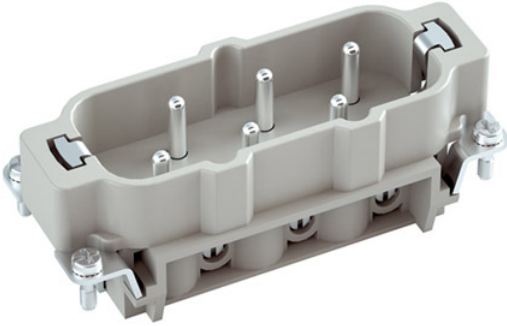

Housing (Bulkhead Mounting), 16B Size - SL

Product Code: 29360S

METECON - Housing (Bulkhead Mounting)-16B Size, Single Lever, -, Low Construction, Color:Grey,Material: Aluminum, Protection Degree: 65

Technical Information

Version:	
Number of Entries	1
Enclosure Type	Housing (Bulkhead Mounting)
Size	16B
Locking Type	Single Lever
Cable Entry Size	-
Cable Entry Position	-
Style	Low Construction
Gasket	Available
Technical Characteristics:	
IP Degree	65
Temperature Range	-40 ... +125 °C
Material Properties:	
Material	Aluminum
Paint (Hood & Housing)	Powder - Coated
Material (Gasket)	NBR
Material (Lever)	Scoured Steel Plate
Color	Grey
RoHS	compliant with exemption
Certificateion:	
Certificates	TSE CE
Commercial Data:	
Packaging Size	12
Net weight per unit (gr)	124
Country of origin	Turkey
European customs tariff number	85389099
EAN13 Code	8699011018269

6P+E - HSB Series - Male Insert

Product Code: 29125

METECON Insert -HSB Series , 6P+E, Screw termination, Male, Back Entry, 35 A, 400 V /690 V, 6kV, Size:16B, Contacts:6P, PBT, Connector Material: Brass (Silver Plated), Grey - RAL 7044 Cable Cross Section: 1.5...6 mm²