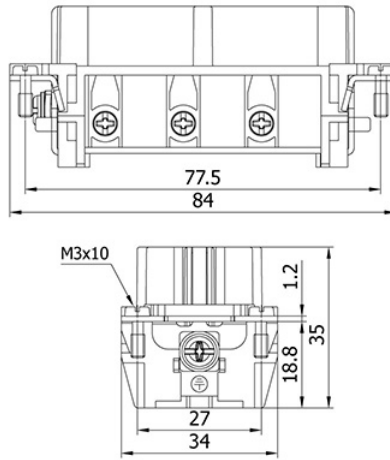

## Hood, 16B Size PG 21 SE-SL

Product Code: 29363

METECON - Hood-16B Size, Single Lever, Side Entry, 1x PG 21, Low Construction, Color:Grey,Material: Aluminum, Protection Degree: 65

## Technical Information

Version:	
Number of Entries	1
Enclosure Type	Hood
Size	16B
Locking Type	Single Lever
Cable Entry Size	PG 21
Cable Entry Position	Side Entry
Style	Low Construction
Gasket	N/A
Technical Characteristics:	
IP Degree	65
Temperature Range	-40 ... +125 °C
Material Properties:	
Material	Aluminum
Paint (Hood & Housing)	Powder - Coated
Material (Gasket)	-
Material (Lever)	N/A
Color	Grey
RoHS	compliant with exemption
Certificateion:	
Certificates	TSE   CE
Commercial Data:	
Packaging Size	12
Net weight per unit (gr)	181
Country of origin	Turkey
European customs tariff number	85389099
EAN13 Code	8699011018078

## Technical Information

Version:	
Termination method	Screw termination
Gender	Female
Series	HSB Series
Related Hood and Housing Size	16B
Numer of Poles	6P+E
Technical Characteristics:	
Cable section	1.5...6 mm <sup>2</sup>
Cable Entry	Back
Rated current	35 A
Rated voltage conductor-earth	400 V
Rated voltage conductor-conductor	690 V
Rated impulse voltage	6kV
Rated voltage acc. to UL	600V
Insulation resistance	≥10 <sup>10</sup> Ω
Contact Resistance	≤1mΩ
Operating temperature	-40 ... +125 °C
Stripping length	7 mm
Tightening torque	1.2 Nm
Mechanical Working Life	≥500
AWG	10
Pollution Degree	3
Material Properties:	
Material (insert)	PBT
Colour (insert)	Grey - RAL 7044
Material (Contact)	Brass (Silver Plated)
Material flammability class acc. to UL 94	V-0
RoHS	compliant with exemption
Certificateion:	
Application Standards	IEC 61984 / UL 1977
Certificates	UL   cUL   TSE
Commercial Data:	
Packaging Size	30
Net weight per unit (gr)	80
Country of origin	Turkey
European customs tariff number	8536.69.90.00.18
EAN13 Code	8699011000561