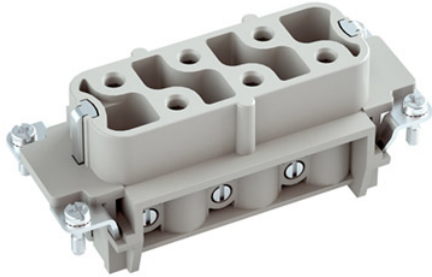

## Hood, 16B Size PG 21 SE-SL

Product Code: 29363

METECON - Hood-16B Size, Single Lever, Side Entry, 1x PG 21, Low Construction, Color:Grey,Material: Aluminum, Protection Degree: 65

## Technical Information

Version:	
Number of Entries	1
Enclosure Type	Hood
Size	16B
Locking Type	Single Lever
Cable Entry Size	PG 21
Cable Entry Position	Side Entry
Style	Low Construction
Gasket	N/A
Technical Characteristics:	
IP Degree	65
Temperature Range	-40 ... +125 °C
Material Properties:	
Material	Aluminum
Paint (Hood & Housing)	Powder - Coated
Material (Gasket)	-
Material (Lever)	N/A
Color	Grey
RoHS	compliant with exemption
Certificateion:	
Certificates	TSE   CE
Commercial Data:	
Packaging Size	12
Net weight per unit (gr)	181
Country of origin	Turkey
European customs tariff number	85389099
EAN13 Code	8699011018078

## 6P+E - HSB Series - Female Insert

Product Code: 29124

METECON Insert -HSB Series , 6P+E, Screw termination, Female, Back Entry, 35 A, 400 V /690 V, 6kV, Size:16B, Contacts:6P, PBT, Connector Material: Brass (Silver Plated), Grey - RAL 7044 Cable Cross Section: 1.5...6 mm<sup>2</sup>