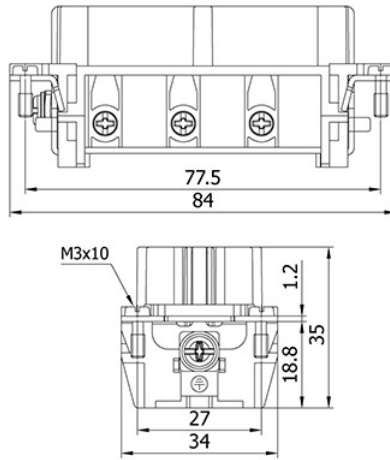

Hood, 16B Size PG 21 TE -DL

Product Code: 29160S

METECON - Hood-16B Size, Double Lever, Top Entry , 1x PG 21, Low Construction, Color:Grey,Material: Aluminum, Protection Degree: 65

Technical Information

Version:	
Number of Entries	1
Enclosure Type	Hood
Size	16B
Locking Type	Double Lever
Cable Entry Size	PG 21
Cable Entry Position	Top Entry
Style	Low Construction
Gasket	Available
Technical Characteristics:	
IP Degree	65
Temperature Range	-40 ... +125 °C
Material Properties:	
Material	Aluminum
Paint (Hood & Housing)	Powder - Coated
Material (Gasket)	NBR
Material (Lever)	Scoured Steel Plate
Color	Grey
RoHS	compliant with exemption
Certificateion:	
Certificates	TSE CE
Commercial Data:	
Packaging Size	10
Net weight per unit (gr)	
Country of origin	Turkey
European customs tariff number	85389099
EAN13 Code	8699011014254

Technical Information

Version:	
Termination method	Screw termination
Gender	Female
Series	HSB Series
Related Hood and Housing Size	16B
Numer of Poles	6P+E
Technical Characteristics:	
Cable section	1.5...6 mm ²
Cable Entry	Back
Rated current	35 A
Rated voltage conductor-earth	400 V
Rated voltage conductor-conductor	690 V
Rated impulse voltage	6kV
Rated voltage acc. to UL	600V
Insulation resistance	≥10 ¹⁰ Ω
Contact Resistance	≤1mΩ
Operating temperature	-40 ... +125 °C
Stripping length	7 mm
Tightening torque	1.2 Nm
Mechanical Working Life	≥500
AWG	10
Pollution Degree	3
Material Properties:	
Material (insert)	PBT
Colour (insert)	Grey - RAL 7044
Material (Contact)	Brass (Silver Plated)
Material flammability class acc. to UL 94	V-0
RoHS	compliant with exemption
Certificateion:	
Application Standards	IEC 61984 / UL 1977
Certificates	UL cUL TSE
Commercial Data:	
Packaging Size	30
Net weight per unit (gr)	80
Country of origin	Turkey
European customs tariff number	8536.69.90.00.18
EAN13 Code	8699011000561