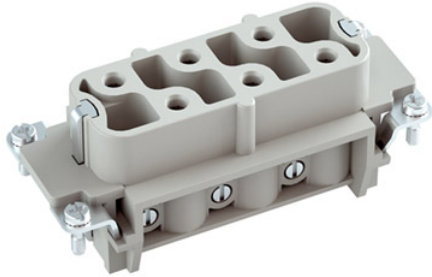

Hood, 16B Size PG 21 TE -DL

Product Code: 29160S

METECON - Hood-16B Size, Double Lever, Top Entry , 1x PG 21, Low Construction, Color:Grey,Material: Aluminum, Protection Degree: 65

Technical Information

Version:	
Number of Entries	1
Enclosure Type	Hood
Size	16B
Locking Type	Double Lever
Cable Entry Size	PG 21
Cable Entry Position	Top Entry
Style	Low Construction
Gasket	Available
Technical Characteristics:	
IP Degree	65
Temperature Range	-40 ... +125 °C
Material Properties:	
Material	Aluminum
Paint (Hood & Housing)	Powder - Coated
Material (Gasket)	NBR
Material (Lever)	Scoured Steel Plate
Color	Grey
RoHS	compliant with exemption
Certificateion:	
Certificates	TSE CE
Commercial Data:	
Packaging Size	10
Net weight per unit (gr)	
Country of origin	Turkey
European customs tariff number	85389099
EAN13 Code	8699011014254

6P+E - HSB Series - Female Insert

Product Code: 29124

METECON Insert -HSB Series , 6P+E, Screw termination, Female, Back Entry, 35 A, 400 V /690 V, 6kV, Size:16B, Contacts:6P, PBT, Connector Material: Brass (Silver Plated), Grey - RAL 7044 Cable Cross Section: 1.5...6 mm²