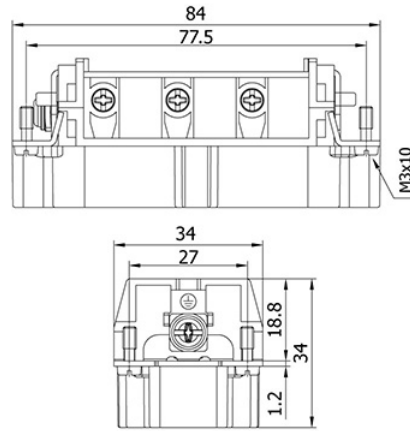

Housing (Surface Mounting), 16B Size PG 21 DSE-DL Double Entry

Product Code: 29057S

METECON - Housing (Surface Mounting)-16B Size, Double Lever, Double Side Entry, 2x PG 21, Low Construction, Color:Grey,Material: Aluminum, Protection Degree: 65

Technical Information

Version:	
Number of Entries	2
Enclosure Type	Housing (Surface Mounting)
Size	16B
Locking Type	Double Lever
Cable Entry Size	PG 21
Cable Entry Position	Double Side Entry
Style	Low Construction
Gasket	Available
Technical Characteristics:	
IP Degree	65
Temperature Range	-40 ... +125 °C
Material Properties:	
Material	Aluminum
Paint (Hood & Housing)	Powder - Coated
Material (Gasket)	NBR
Material (Lever)	Scoured Steel Plate
Color	Grey
RoHS	compliant with exemption
Certificateion:	
Certificates	TSE CE
Commercial Data:	
Packaging Size	10
Net weight per unit (gr)	273
Country of origin	Turkey
European customs tariff number	85389099
EAN13 Code	8699011014315

Technical Information

Version:	
Termination method	Screw termination
Gender	Male
Series	HSB Series
Related Hood and Housing Size	16B
Numer of Poles	6P+E
Technical Characteristics:	
Cable section	1.5...6 mm ²
Cable Entry	Back
Rated current	35 A
Rated voltage conductor-earth	400 V
Rated voltage conductor-conductor	690 V
Rated impulse voltage	6kV
Rated voltage acc. to UL	600V
Insulation resistance	≥10 ¹⁰ Ω
Contact Resistance	≤1mΩ
Operating temperature	-40 ... +125 °C
Stripping length	7 mm
Tightening torque	1.2 Nm
Mechanical Working Life	≥500
AWG	10
Pollution Degree	3
Material Properties:	
Material (insert)	PBT
Colour (insert)	Grey - RAL 7044
Material (Contact)	Brass (Silver Plated)
Material flammability class acc. to UL 94	V-0
RoHS	compliant with exemption
Certificateion:	
Application Standards	IEC 61984 / UL 1977
Certificates	UL cUL TSE
Commercial Data:	
Packaging Size	30
Net weight per unit (gr)	80
Country of origin	Turkey
European customs tariff number	8536.69.90.00.18
EAN13 Code	8699011000578