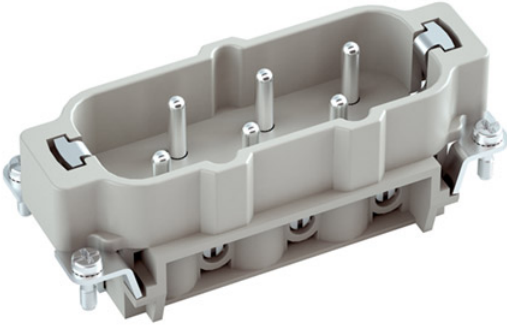

Housing (Surface Mounting), 16B Size PG 21 DSE-DL Double Entry

Product Code: 29057S

METECON - Housing (Surface Mounting)-16B Size, Double Lever, Double Side Entry, 2x PG 21, Low Construction, Color:Grey,Material: Aluminum, Protection Degree: 65

Technical Information

Version:	
Number of Entries	2
Enclosure Type	Housing (Surface Mounting)
Size	16B
Locking Type	Double Lever
Cable Entry Size	PG 21
Cable Entry Position	Double Side Entry
Style	Low Construction
Gasket	Available
Technical Characteristics:	
IP Degree	65
Temperature Range	-40 ... +125 °C
Material Properties:	
Material	Aluminum
Paint (Hood & Housing)	Powder - Coated
Material (Gasket)	NBR
Material (Lever)	Scoured Steel Plate
Color	Grey
RoHS	compliant with exemption
Certificateion:	
Certificates	TSE CE
Commercial Data:	
Packaging Size	10
Net weight per unit (gr)	273
Country of origin	Turkey
European customs tariff number	85389099
EAN13 Code	8699011014315

6P+E - HSB Series - Male Insert

Product Code: 29125

METECON Insert -HSB Series , 6P+E, Screw termination, Male, Back Entry, 35 A, 400 V /690 V, 6kV, Size:16B, Contacts:6P, PBT, Connector Material: Brass (Silver Plated), Grey - RAL 7044 Cable Cross Section: 1.5...6 mm²