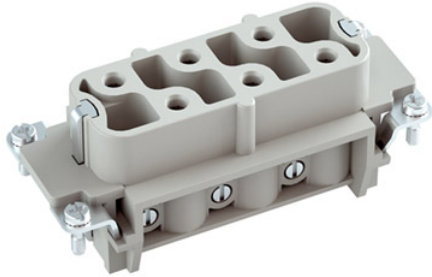

Housing (Surface Mounting), 16B Size PG 21 DSE-DL Double Entry

Product Code: 29057S

METECON - Housing (Surface Mounting)-16B Size, Double Lever, Double Side Entry, 2x PG 21, Low Construction, Color:Grey,Material: Aluminum, Protection Degree: 65

Technical Information

Version:	
Number of Entries	2
Enclosure Type	Housing (Surface Mounting)
Size	16B
Locking Type	Double Lever
Cable Entry Size	PG 21
Cable Entry Position	Double Side Entry
Style	Low Construction
Gasket	Available
Technical Characteristics:	
IP Degree	65
Temperature Range	-40 ... +125 °C
Material Properties:	
Material	Aluminum
Paint (Hood & Housing)	Powder - Coated
Material (Gasket)	NBR
Material (Lever)	Scoured Steel Plate
Color	Grey
RoHS	compliant with exemption
Certificateion:	
Certificates	TSE CE
Commercial Data:	
Packaging Size	10
Net weight per unit (gr)	273
Country of origin	Turkey
European customs tariff number	85389099
EAN13 Code	8699011014315

6P+E - HSB Series - Female Insert

Product Code: 29124

METECON Insert -HSB Series , 6P+E, Screw termination, Female, Back Entry, 35 A, 400 V /690 V, 6kV, Size:16B, Contacts:6P, PBT, Connector Material: Brass (Silver Plated), Grey - RAL 7044 Cable Cross Section: 1.5...6 mm²