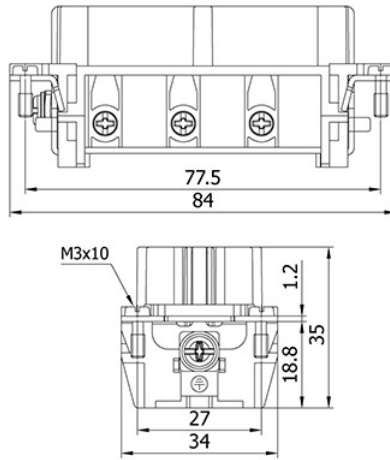

Housing (Surface Mounting), 16B Size PG 21 DSE-DL Double Entry

Product Code: 29057S

METECON - Housing (Surface Mounting)-16B Size, Double Lever, Double Side Entry, 2x PG 21, Low Construction, Color:Grey,Material: Aluminum, Protection Degree: 65

Technical Information

Version:	
Number of Entries	2
Enclosure Type	Housing (Surface Mounting)
Size	16B
Locking Type	Double Lever
Cable Entry Size	PG 21
Cable Entry Position	Double Side Entry
Style	Low Construction
Gasket	Available
Technical Characteristics:	
IP Degree	65
Temperature Range	-40 ... +125 °C
Material Properties:	
Material	Aluminum
Paint (Hood & Housing)	Powder - Coated
Material (Gasket)	NBR
Material (Lever)	Scoured Steel Plate
Color	Grey
RoHS	compliant with exemption
Certificateion:	
Certificates	TSE CE
Commercial Data:	
Packaging Size	10
Net weight per unit (gr)	273
Country of origin	Turkey
European customs tariff number	85389099
EAN13 Code	8699011014315

Technical Information

Version:	
Termination method	Screw termination
Gender	Female
Series	HSB Series
Related Hood and Housing Size	16B
Numer of Poles	6P+E
Technical Characteristics:	
Cable section	1.5...6 mm ²
Cable Entry	Back
Rated current	35 A
Rated voltage conductor-earth	400 V
Rated voltage conductor-conductor	690 V
Rated impulse voltage	6kV
Rated voltage acc. to UL	600V
Insulation resistance	≥10 ¹⁰ Ω
Contact Resistance	≤1mΩ
Operating temperature	-40 ... +125 °C
Stripping length	7 mm
Tightening torque	1.2 Nm
Mechanical Working Life	≥500
AWG	10
Pollution Degree	3
Material Properties:	
Material (insert)	PBT
Colour (insert)	Grey - RAL 7044
Material (Contact)	Brass (Silver Plated)
Material flammability class acc. to UL 94	V-0
RoHS	compliant with exemption
Certificateion:	
Application Standards	IEC 61984 / UL 1977
Certificates	UL cUL TSE
Commercial Data:	
Packaging Size	30
Net weight per unit (gr)	80
Country of origin	Turkey
European customs tariff number	8536.69.90.00.18
EAN13 Code	8699011000561