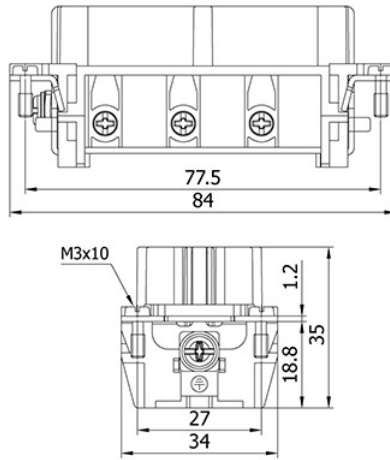

## Hood, 16B Size PG 21 SE-DL

Product Code: 29043

METECON - Hood-16B Size, Double Lever, Side Entry, 1x PG 21, Low Construction, Color:Grey,Material: Aluminum, Protection Degree: 65

## Technical Information

Version:	
Number of Entries	1
Enclosure Type	Hood
Size	16B
Locking Type	Double Lever
Cable Entry Size	PG 21
Cable Entry Position	Side Entry
Style	Low Construction
Gasket	N/A
Technical Characteristics:	
IP Degree	65
Temperature Range	-40 ... +125 °C
Material Properties:	
Material	Aluminum
Paint (Hood & Housing)	Powder - Coated
Material (Gasket)	-
Material (Lever)	N/A
Color	Grey
RoHS	compliant with exemption
Certificateion:	
Certificates	TSE   CE
Commercial Data:	
Packaging Size	12
Net weight per unit (gr)	183
Country of origin	Turkey
European customs tariff number	85389099
EAN13 Code	8699011000240

## Technical Information

Version:	
Termination method	Screw termination
Gender	Female
Series	HSB Series
Related Hood and Housing Size	16B
Numer of Poles	6P+E
Technical Characteristics:	
Cable section	1.5...6 mm <sup>2</sup>
Cable Entry	Back
Rated current	35 A
Rated voltage conductor-earth	400 V
Rated voltage conductor-conductor	690 V
Rated impulse voltage	6kV
Rated voltage acc. to UL	600V
Insulation resistance	≥10 <sup>10</sup> Ω
Contact Resistance	≤1mΩ
Operating temperature	-40 ... +125 °C
Stripping length	7 mm
Tightening torque	1.2 Nm
Mechanical Working Life	≥500
AWG	10
Pollution Degree	3
Material Properties:	
Material (insert)	PBT
Colour (insert)	Grey - RAL 7044
Material (Contact)	Brass (Silver Plated)
Material flammability class acc. to UL 94	V-0
RoHS	compliant with exemption
Certificateion:	
Application Standards	IEC 61984 / UL 1977
Certificates	UL   cUL   TSE
Commercial Data:	
Packaging Size	30
Net weight per unit (gr)	80
Country of origin	Turkey
European customs tariff number	8536.69.90.00.18
EAN13 Code	8699011000561