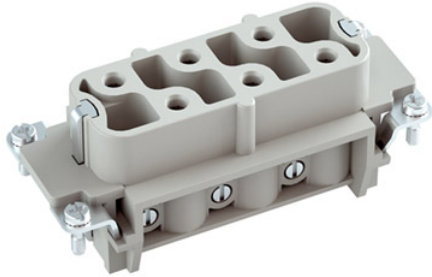

## Hood, 16B Size PG 21 SE-DL

Product Code: 29043

METECON - Hood-16B Size, Double Lever, Side Entry, 1x PG 21, Low Construction, Color:Grey,Material: Aluminum, Protection Degree: 65

## Technical Information

Version:	
Number of Entries	1
Enclosure Type	Hood
Size	16B
Locking Type	Double Lever
Cable Entry Size	PG 21
Cable Entry Position	Side Entry
Style	Low Construction
Gasket	N/A
Technical Characteristics:	
IP Degree	65
Temperature Range	-40 ... +125 °C
Material Properties:	
Material	Aluminum
Paint (Hood & Housing)	Powder - Coated
Material (Gasket)	-
Material (Lever)	N/A
Color	Grey
RoHS	compliant with exemption
Certificateion:	
Certificates	TSE   CE
Commercial Data:	
Packaging Size	12
Net weight per unit (gr)	183
Country of origin	Turkey
European customs tariff number	85389099
EAN13 Code	8699011000240

## 6P+E - HSB Series - Female Insert

Product Code: 29124

METECON Insert -HSB Series , 6P+E, Screw termination, Female, Back Entry, 35 A, 400 V /690 V, 6kV, Size:16B, Contacts:6P, PBT, Connector Material: Brass (Silver Plated), Grey - RAL 7044 Cable Cross Section: 1.5...6 mm<sup>2</sup>