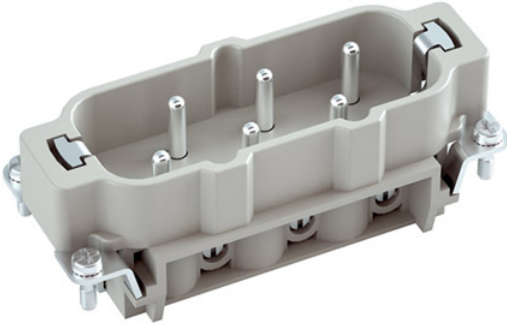

## Housing (Bulkhead Mounting), 16B Size - DL

Product Code: 29042S

METECON - Housing (Bulkhead Mounting)-16B Size, Double Lever, -, Low Construction, Color:Grey,Material: Aluminum, Protection Degree: 65

## Technical Information

Version:	
Number of Entries	1
Enclosure Type	Housing (Bulkhead Mounting)
Size	16B
Locking Type	Double Lever
Cable Entry Size	-
Cable Entry Position	-
Style	Low Construction
Gasket	Available
Technical Characteristics:	
IP Degree	65
Temperature Range	-40 ... +125 °C
Material Properties:	
Material	Aluminum
Paint (Hood & Housing)	Powder - Coated
Material (Gasket)	NBR
Material (Lever)	Scoured Steel Plate
Color	Grey
RoHS	compliant with exemption
Certificateion:	
Certificates	TSE   CE
Commercial Data:	
Packaging Size	10
Net weight per unit (gr)	120
Country of origin	Turkey
European customs tariff number	85389099
EAN13 Code	8699011007003

## 6P+E - HSB Series - Male Insert

Product Code: 29125

METECON Insert -HSB Series , 6P+E, Screw termination, Male, Back Entry, 35 A, 400 V /690 V, 6kV, Size:16B, Contacts:6P, PBT, Connector Material: Brass (Silver Plated), Grey - RAL 7044 Cable Cross Section: 1.5...6 mm<sup>2</sup>