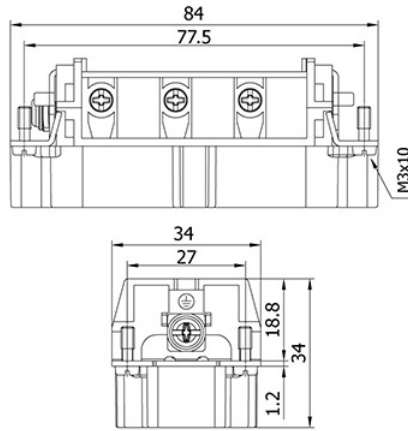

## Housing (Bulkhead Mounting), 16B Size - DL

Product Code: 29042S

METECON - Housing (Bulkhead Mounting)-16B Size, Double Lever, -, Low Construction, Color:Grey,Material: Aluminum, Protection Degree: 65

## Technical Information

Version:	
Number of Entries	1
Enclosure Type	Housing (Bulkhead Mounting)
Size	16B
Locking Type	Double Lever
Cable Entry Size	-
Cable Entry Position	-
Style	Low Construction
Gasket	Available
Technical Characteristics:	
IP Degree	65
Temperature Range	-40 ... +125 °C
Material Properties:	
Material	Aluminum
Paint (Hood & Housing)	Powder - Coated
Material (Gasket)	NBR
Material (Lever)	Scoured Steel Plate
Color	Grey
RoHS	compliant with exemption
Certificateion:	
Certificates	TSE   CE
Commercial Data:	
Packaging Size	10
Net weight per unit (gr)	120
Country of origin	Turkey
European customs tariff number	85389099
EAN13 Code	8699011007003

## Technical Information

Version:	
Termination method	Screw termination
Gender	Male
Series	HSB Series
Related Hood and Housing Size	16B
Numer of Poles	6P+E
Technical Characteristics:	
Cable section	1.5...6 mm <sup>2</sup>
Cable Entry	Back
Rated current	35 A
Rated voltage conductor-earth	400 V
Rated voltage conductor-conductor	690 V
Rated impulse voltage	6kV
Rated voltage acc. to UL	600V
Insulation resistance	≥10 <sup>10</sup> Ω
Contact Resistance	≤1mΩ
Operating temperature	-40 ... +125 °C
Stripping length	7 mm
Tightening torque	1.2 Nm
Mechanical Working Life	≥500
AWG	10
Pollution Degree	3
Material Properties:	
Material (insert)	PBT
Colour (insert)	Grey - RAL 7044
Material (Contact)	Brass (Silver Plated)
Material flammability class acc. to UL 94	V-0
RoHS	compliant with exemption
Certificateion:	
Application Standards	IEC 61984 / UL 1977
Certificates	UL   cUL   TSE
Commercial Data:	
Packaging Size	30
Net weight per unit (gr)	80
Country of origin	Turkey
European customs tariff number	8536.69.90.00.18
EAN13 Code	8699011000578