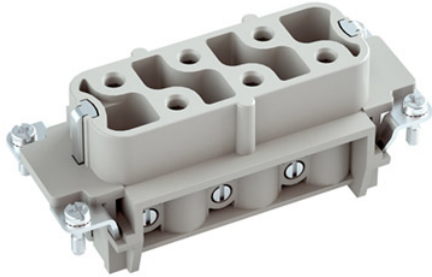

Housing (Bulkhead Mounting), 16B Size - DL

Product Code: 29042S

METECON - Housing (Bulkhead Mounting)-16B Size, Double Lever, -, Low Construction, Color:Grey,Material: Aluminum, Protection Degree: 65

Technical Information

Version:	
Number of Entries	1
Enclosure Type	Housing (Bulkhead Mounting)
Size	16B
Locking Type	Double Lever
Cable Entry Size	-
Cable Entry Position	-
Style	Low Construction
Gasket	Available
Technical Characteristics:	
IP Degree	65
Temperature Range	-40 ... +125 °C
Material Properties:	
Material	Aluminum
Paint (Hood & Housing)	Powder - Coated
Material (Gasket)	NBR
Material (Lever)	Scoured Steel Plate
Color	Grey
RoHS	compliant with exemption
Certificateion:	
Certificates	TSE CE
Commercial Data:	
Packaging Size	10
Net weight per unit (gr)	120
Country of origin	Turkey
European customs tariff number	85389099
EAN13 Code	8699011007003

6P+E - HSB Series - Female Insert

Product Code: 29124

METECON Insert -HSB Series , 6P+E, Screw termination, Female, Back Entry, 35 A, 400 V /690 V, 6kV, Size:16B, Contacts:6P, PBT, Connector Material: Brass (Silver Plated), Grey - RAL 7044 Cable Cross Section: 1.5...6 mm²