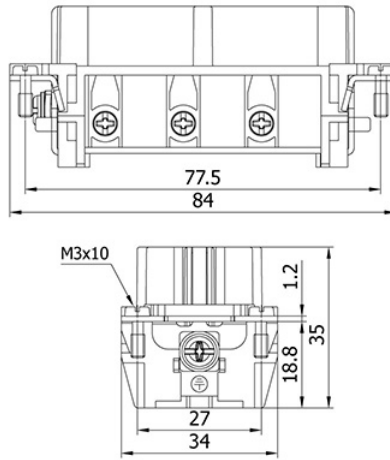

Housing (Bulkhead Mounting), 16B Size - DL

Product Code: 29042S

METECON - Housing (Bulkhead Mounting)-16B Size, Double Lever, -, Low Construction, Color:Grey,Material: Aluminum, Protection Degree: 65

Technical Information

Version:	
Number of Entries	1
Enclosure Type	Housing (Bulkhead Mounting)
Size	16B
Locking Type	Double Lever
Cable Entry Size	-
Cable Entry Position	-
Style	Low Construction
Gasket	Available
Technical Characteristics:	
IP Degree	65
Temperature Range	-40 ... +125 °C
Material Properties:	
Material	Aluminum
Paint (Hood & Housing)	Powder - Coated
Material (Gasket)	NBR
Material (Lever)	Scoured Steel Plate
Color	Grey
RoHS	compliant with exemption
Certificateion:	
Certificates	TSE CE
Commercial Data:	
Packaging Size	10
Net weight per unit (gr)	120
Country of origin	Turkey
European customs tariff number	85389099
EAN13 Code	8699011007003

Technical Information

Version:	
Termination method	Screw termination
Gender	Female
Series	HSB Series
Related Hood and Housing Size	16B
Numer of Poles	6P+E
Technical Characteristics:	
Cable section	1.5...6 mm ²
Cable Entry	Back
Rated current	35 A
Rated voltage conductor-earth	400 V
Rated voltage conductor-conductor	690 V
Rated impulse voltage	6kV
Rated voltage acc. to UL	600V
Insulation resistance	≥10 ¹⁰ Ω
Contact Resistance	≤1mΩ
Operating temperature	-40 ... +125 °C
Stripping length	7 mm
Tightening torque	1.2 Nm
Mechanical Working Life	≥500
AWG	10
Pollution Degree	3
Material Properties:	
Material (insert)	PBT
Colour (insert)	Grey - RAL 7044
Material (Contact)	Brass (Silver Plated)
Material flammability class acc. to UL 94	V-0
RoHS	compliant with exemption
Certificateion:	
Application Standards	IEC 61984 / UL 1977
Certificates	UL cUL TSE
Commercial Data:	
Packaging Size	30
Net weight per unit (gr)	80
Country of origin	Turkey
European customs tariff number	8536.69.90.00.18
EAN13 Code	8699011000561